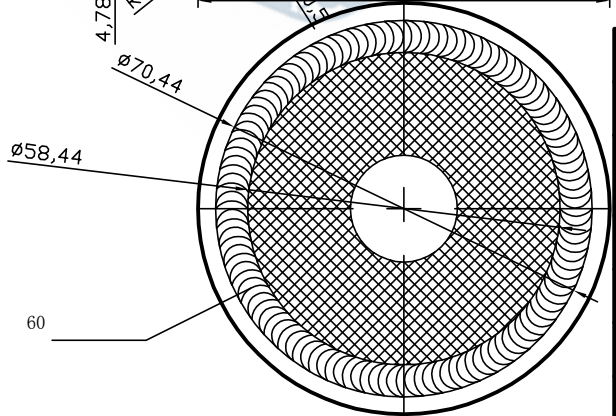

# WW04Y

Nominal capacity	brimful capacity	Heads space	Fill plant	weight	color	ItemNO.
750ml	770±9.5ml	20ml	63.5mm	870±20g	AntiqueGreen	WW04Y

designer		2014. 6. 27				
check						
approval						