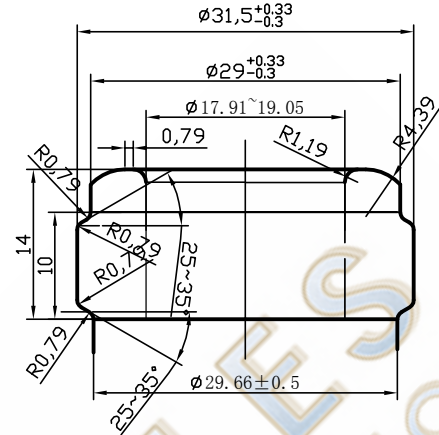

# WW04Y

Nominal capacity	brimful capacity	Heads space	Fill plant	weight	color	ItemNO.
750ml	770±9.5ml	20ml	63.5mm	870±20g	AntiqueGreen	WW04Y

designer		2014. 6. 27				
check						
approval						