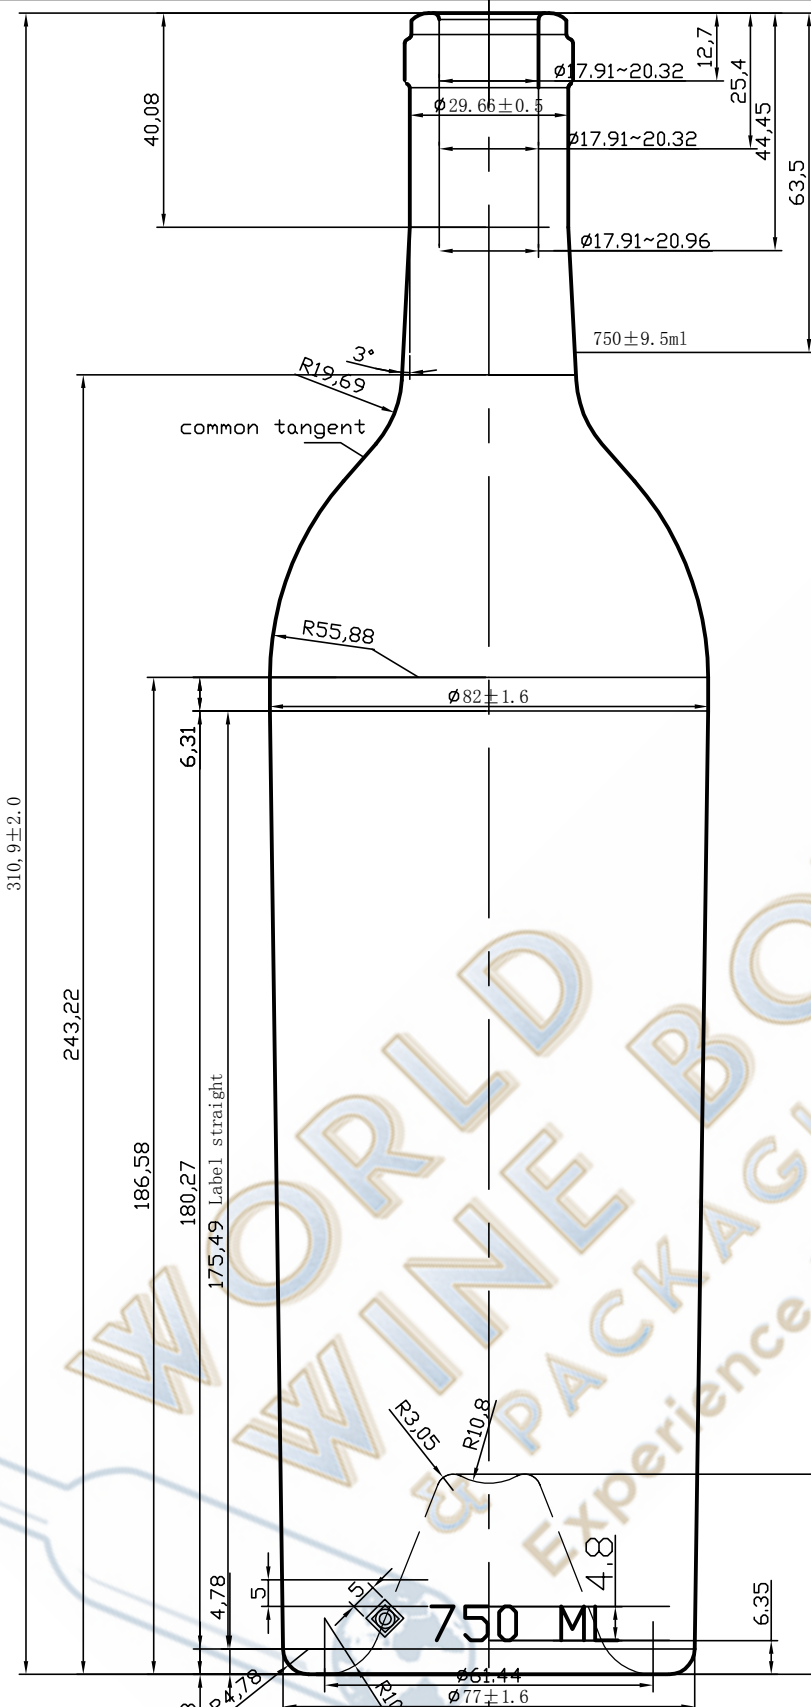

# WW04Y

Nominal capacity	brimful capacity	Heads space	Fill plant	weight	color	ItemNO.
750ml	770±9.5ml	20ml	63.5mm	870±20g	AntiqueGreen	WW04Y

designer		2014. 6. 27				
check						
approval						