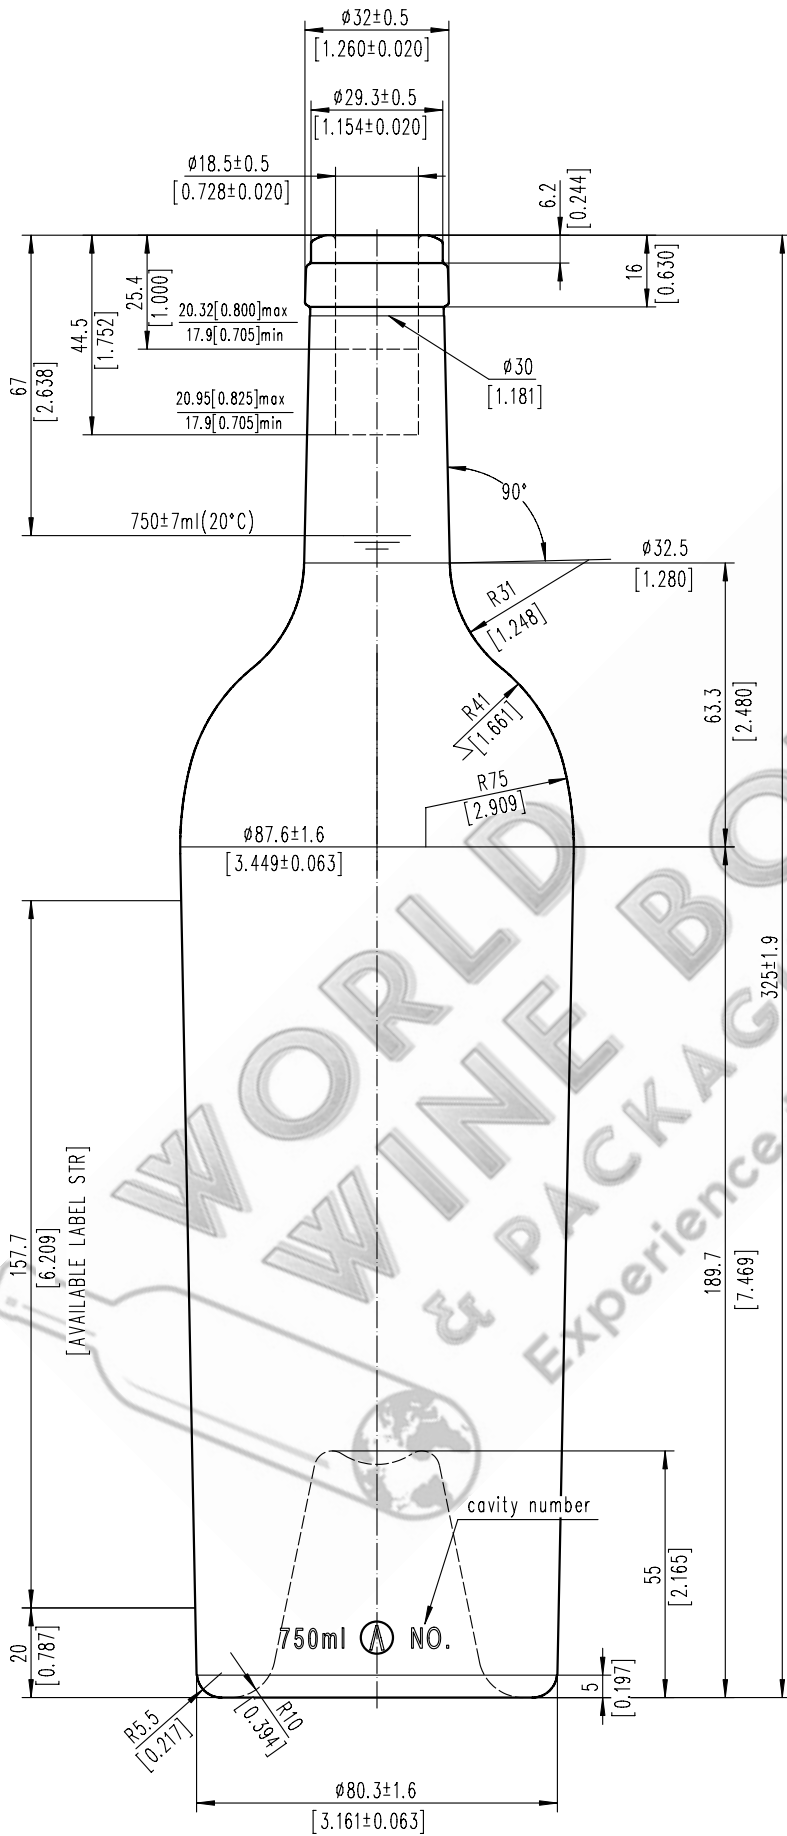

WW38

DESCRIPTION

COPYRIGHT RESERVED, NO PART OF THIS DRAWING MAY BE REPRODUCED OR DISTRIBUTED TO THIRD PARTY. IT IS STIPULATED IN COPYRIGHT LAW, THAT FIGURE WITHOUT REQUIREMENT ON TOLERANCE ONLY APPLIES TO DETAILED SPECIFICATION OF BOTTLE CONTAINERS. INSPECTION FOR SUCH FIGURE(S) IS NOT REQUIRED. FLUCTUATION ON CERTAIN FIGURE(S) WITHOUT TOLERANCE MAY ACCEPTED TECHNICALLY.

瓶口 FINISH NUMBER	耐内压力 PRESSURE	模具编号 MOLD NO.	EF-5039
公称容量 CAPACITY	抗热震性 THERMAL SHOCK	产品编号 PRODUCT NO.	2138A
满口容量 OVERFLOW CAPACITY	抗冲击 IMPACT RESIST	产品名称 NAME OF PRODUCT:	750ml 波尔多 750ml BORDEAUX
重量 WEIGHT	设计 DESIGNER		
标准 NORM	审批 APPROVER		
	薛磊	2010-11-9	
	马敏	2010-11-11	
	NAME	DATE	