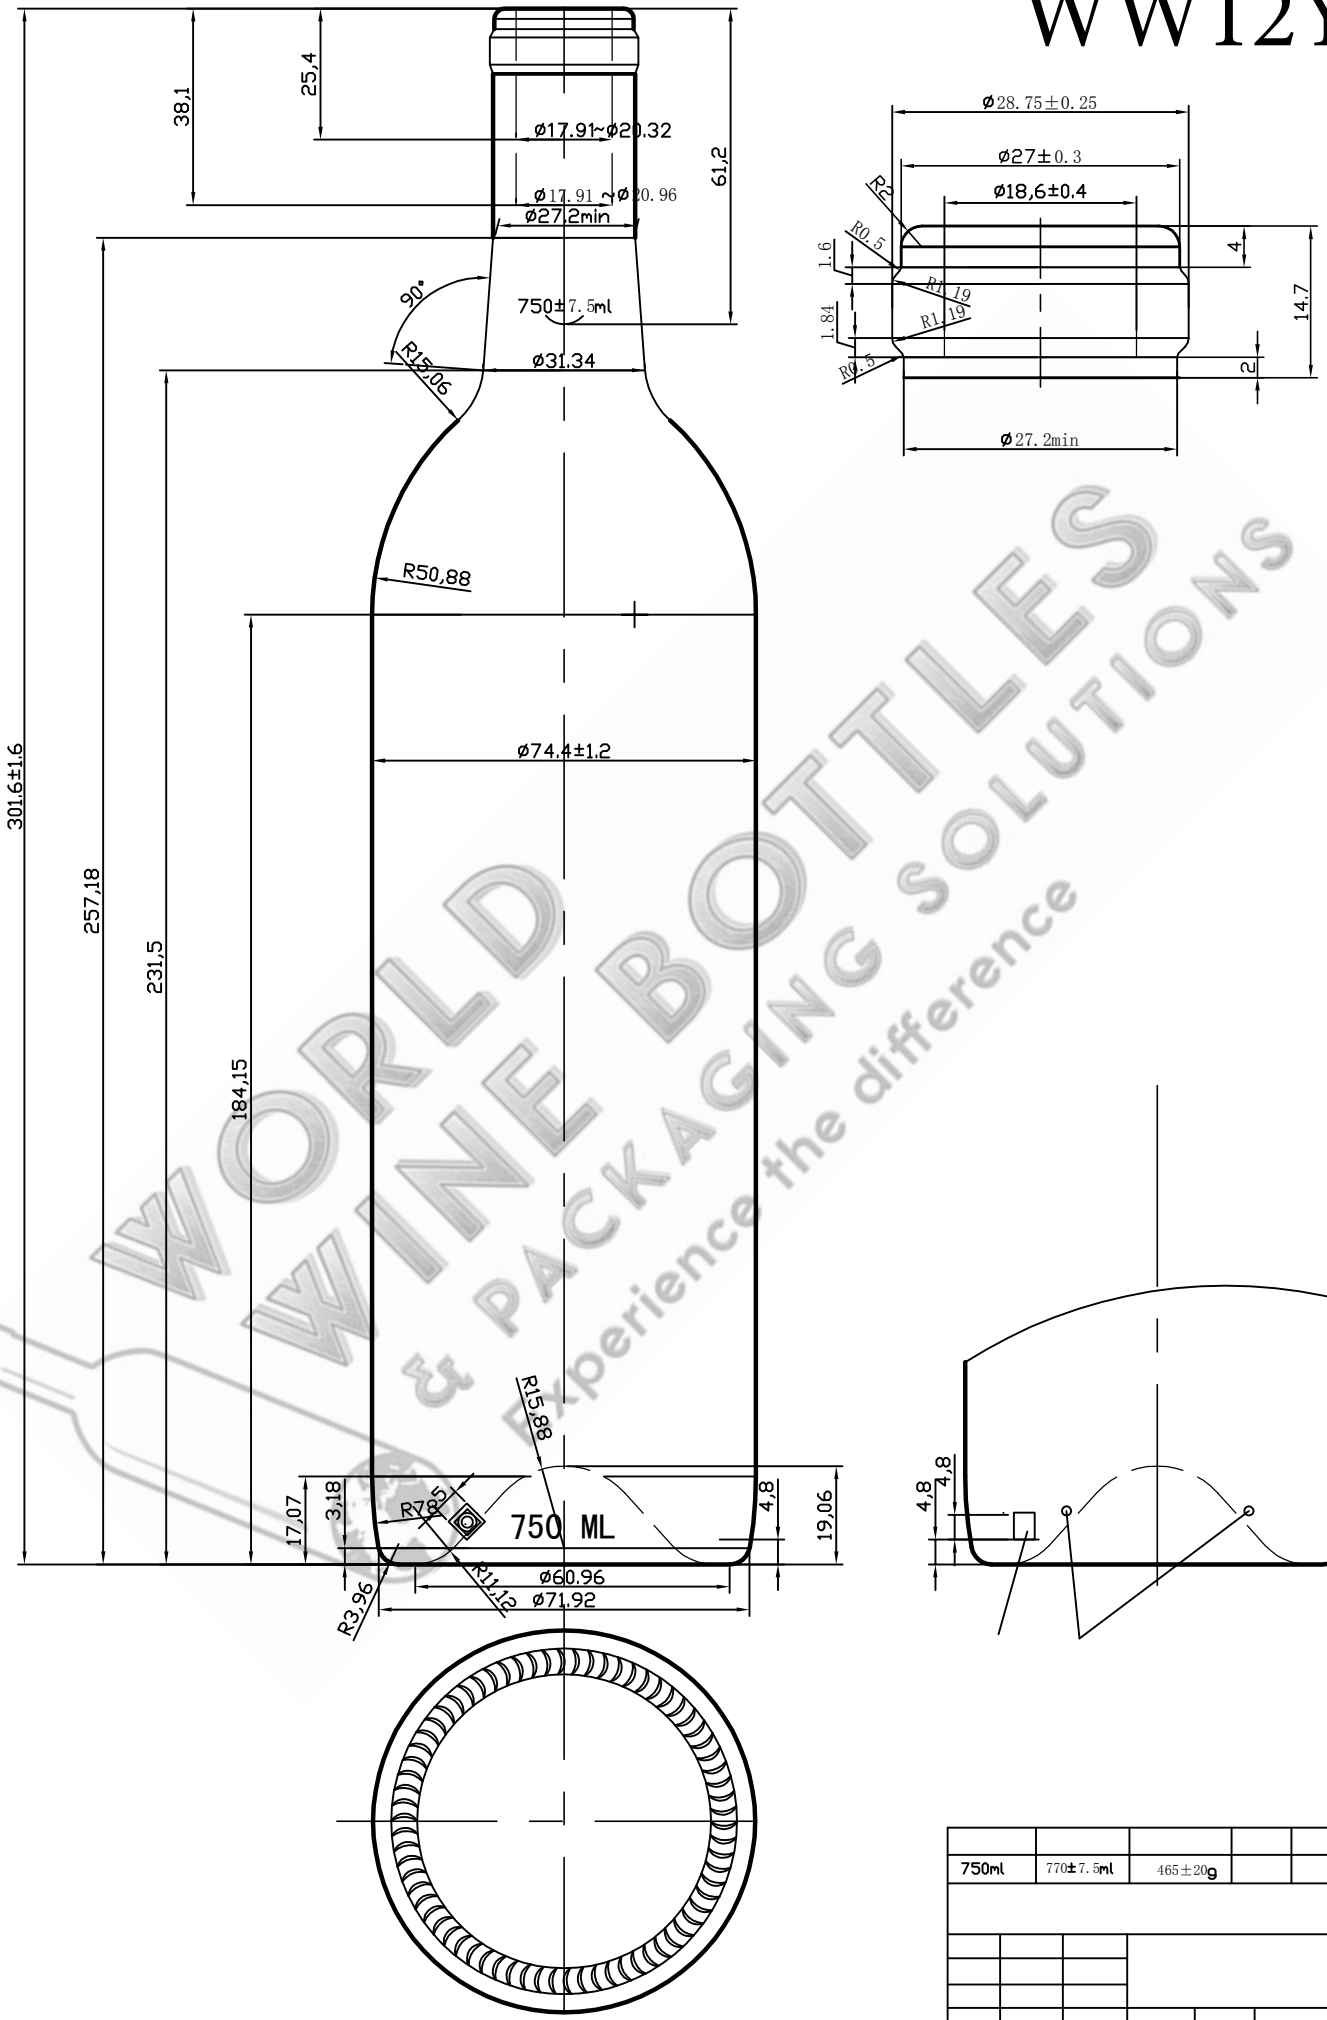

WW12Y

WORLD BOTTLES & PACKAGING SOLUTIONS
Experience the difference

750ml	770±7.5ml	465±20g		