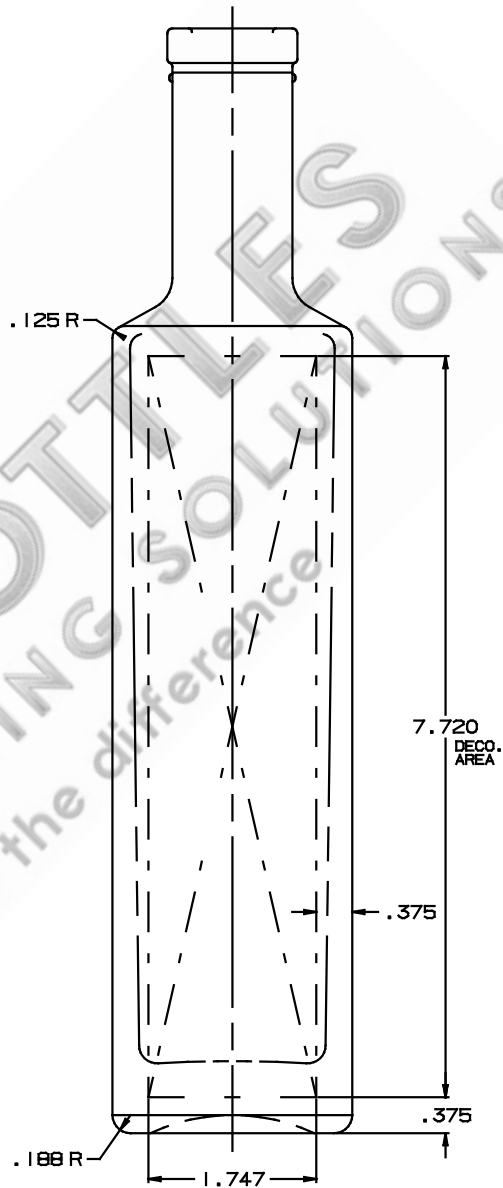

U.S. Distributor:
World Wine Bottles
www.worldwinebottles.com

CAVITY No. IN BAFFLE

MO. REGISTER NO. L-944F	DATE DRAWN B/10/11	REVISION
SCALE OTHER THAN SPECIFIED	DRAWN BY ZANE	REVISION
APPROX. WT. 34.291 oz	CHECKED BY	DRAWING NO: C-40957
972.2 GRAMS FLINT		
CUSTOMER	TITLE LIBERTY	
	PRACTICAL FILL 750ml	
	CAPACITY 777cc - 796cc OF	
	FINISH 21.5mm CORK	