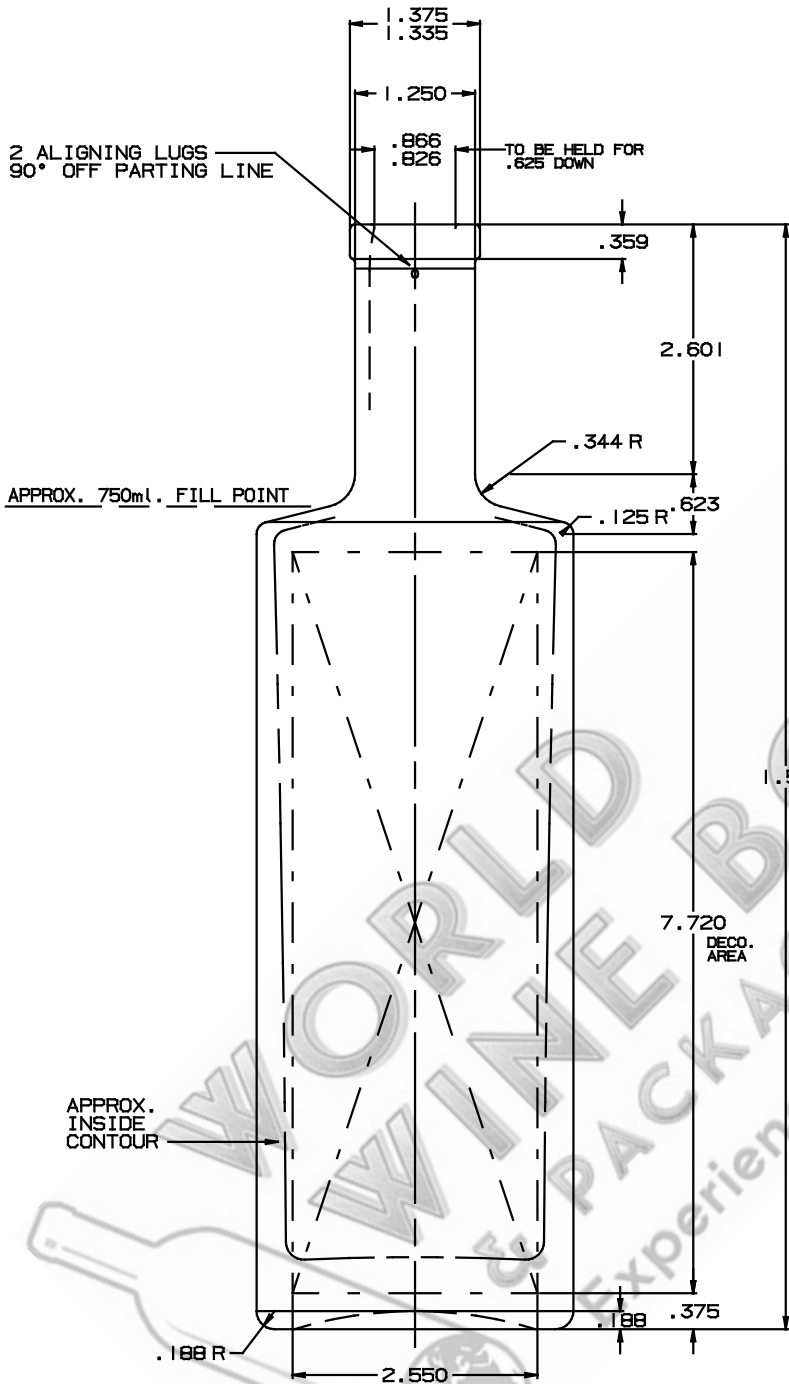

U.S. Distributor:
World Wine Bottles
www.worldwinebottles.com

CAVITY No. IN BAFFLE

MO. REGISTER NO. L-944F	DATE DRAWN B/10/11	REVISION
SCALE OTHER THAN SPECIFIED	DRAWN BY ZANE	REVISION
APPROX. WT. 34.291 oz	CHECKED BY	DRAWING NO: C-40957
972.2 GRAMS FLINT		
CUSTOMER	TITLE LIBERTY	
	PRACTICAL FILL 750ml	
	CAPACITY 777cc - 796cc OF	
	FINISH 21.5mm CORK	