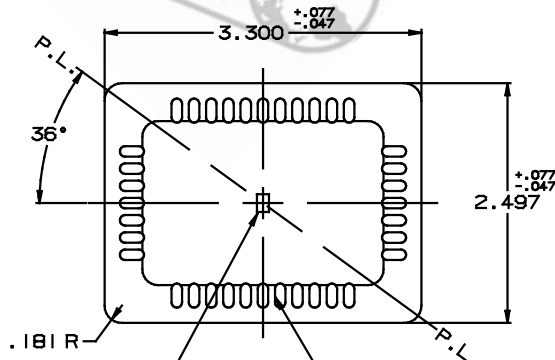

U.S. Distributor:
World Wine Bottles
www.worldwinebottles.com

CAVITY No. IN BAFFLE

MO. REGISTER NO. L-944F	DATE DRAWN B/10/11	REVISION
SCALE OTHER THAN SPECIFIED	DRAWN BY ZANE	REVISION
APPROX. WT. 34.291 oz	CHECKED BY	DRAWING NO: C-40957
972.2 GRAMS FLINT		
CUSTOMER	TITLE LIBERTY	
	PRACTICAL FILL 750ml	
	CAPACITY 777cc - 796cc OF	
	FINISH 21.5mm CORK	