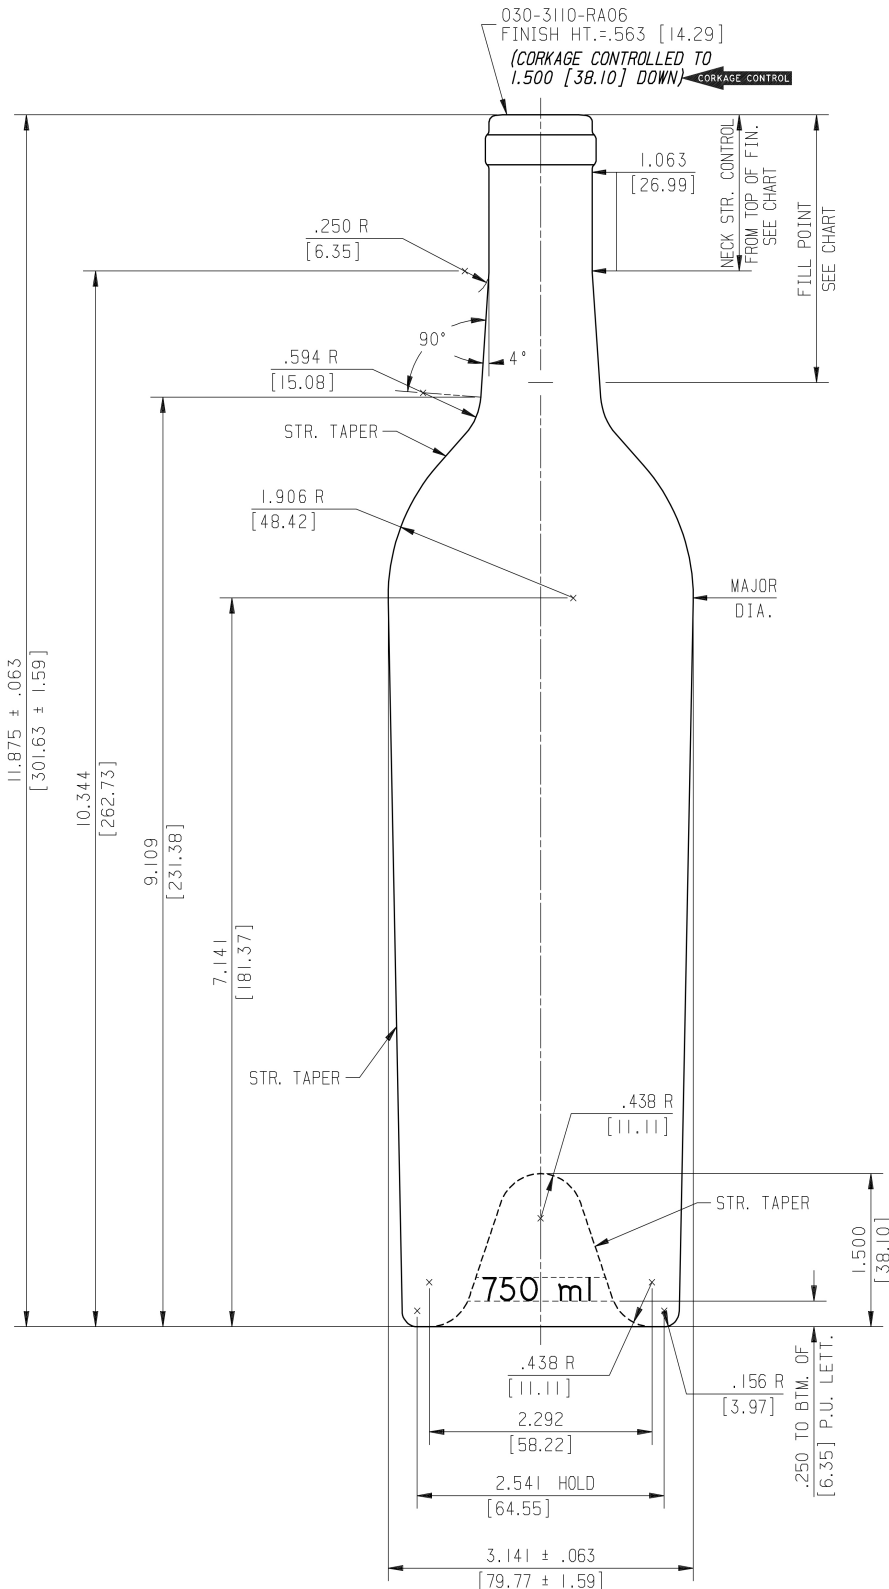

WORLD WINE BOTTLES & PACKAGING SOLUTIONS

Experience the difference

59

Shape: Tapered
Size: 750ml
Weight (g): 560
Finish: Cork
Finish (mm): 28.9
Height (mm): 301.6
Diameter Base (mm): 80
Diameter Shoulder (mm): 72
Punt (mm): 35