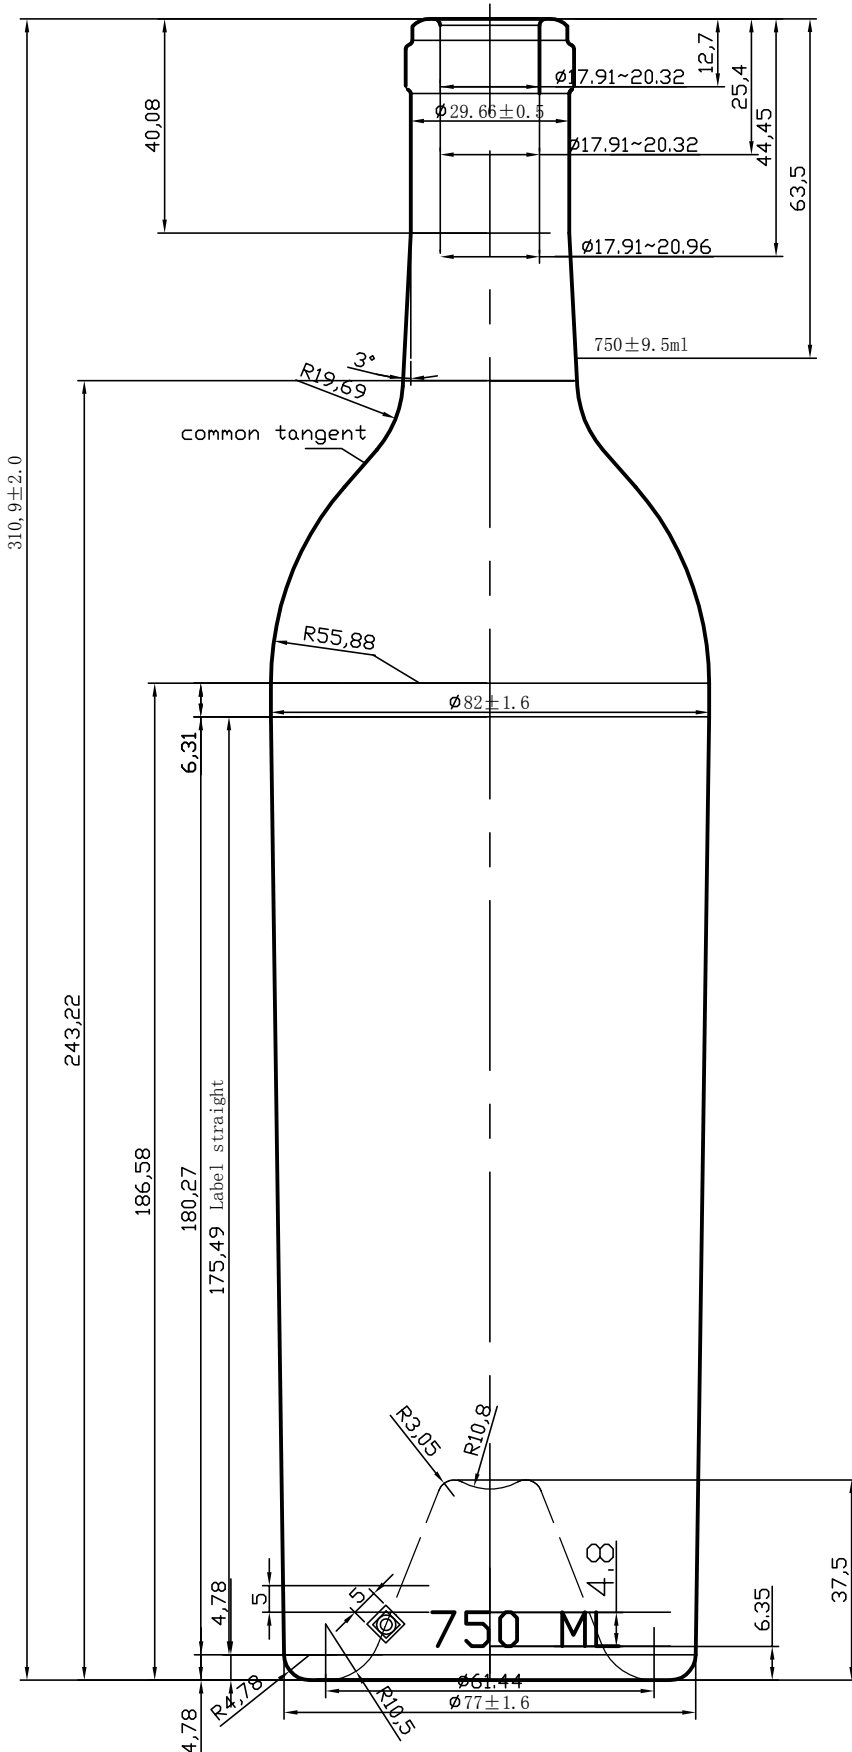

WORLD WINE BOTTLES & PACKAGING SOLUTIONS

Experience the difference

04

Shape: Tapered
Size: 750ml
Weight (g): 850
Finish: Cork
Finish (mm): 31.5
Height (mm): 310
Diameter Base (mm): 78
Diameter
Shoulder (mm): 78
Punt (mm): 37.5