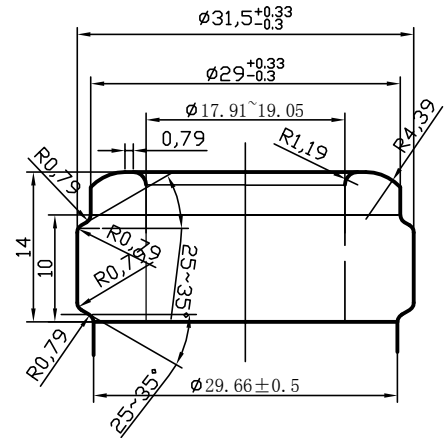

WORLD WINE BOTTLES & PACKAGING SOLUTIONS

Experience the difference

04

Shape: Tapered
Size: 750ml
Weight (g): 850
Finish: Cork
Finish (mm): 31.5
Height (mm): 310
Diameter Base (mm): 78
Diameter
Shoulder (mm): 78
Punt (mm): 37.5