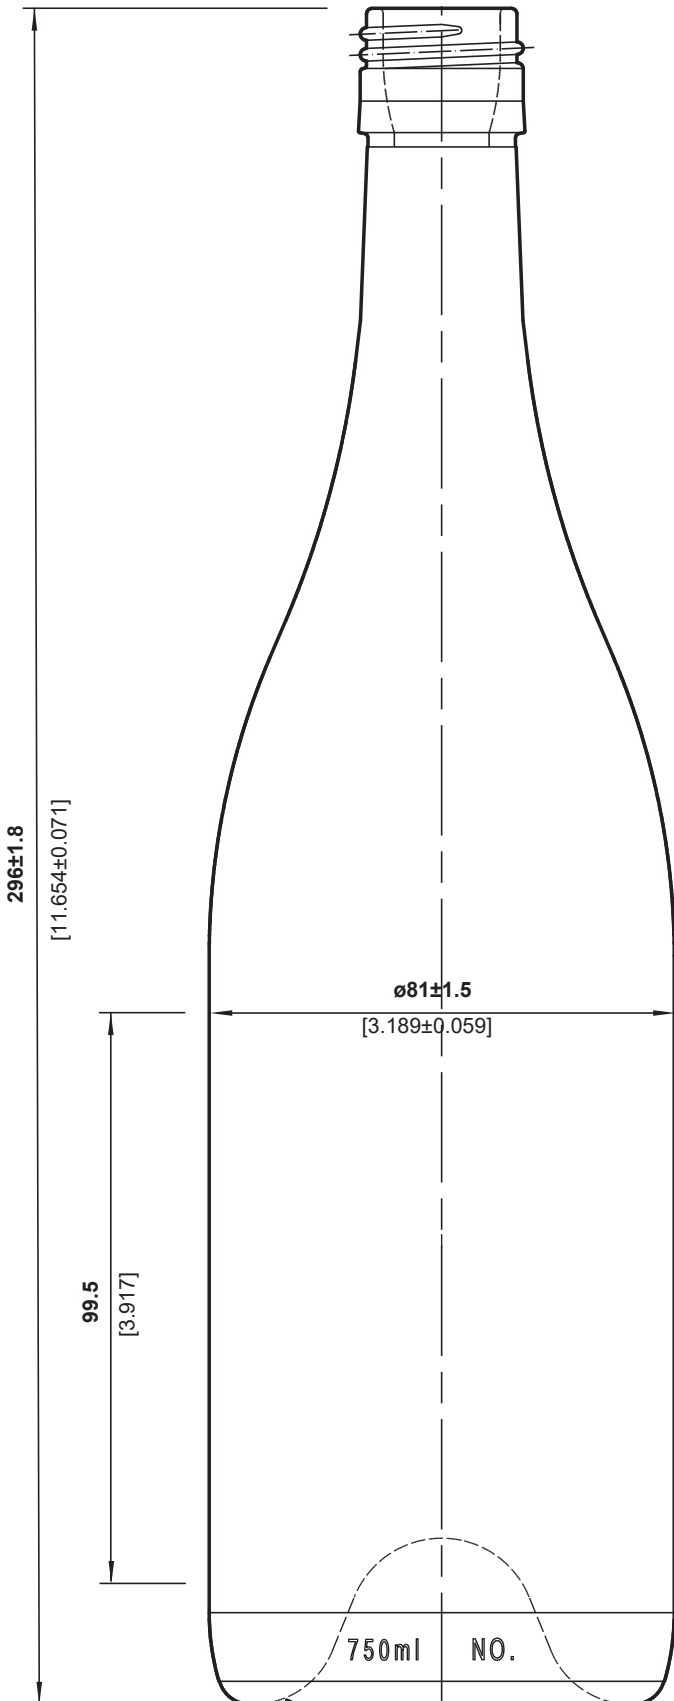

# 08

FINISH DETAIL - 2:1

Shape: Burgundy  
Size: 750ml  
Weight (g): 530  
Finish: ROPE  
Finish (mm): ROPE  
Height (mm): 297  
Diameter Base (mm): 81  
Diameter Shoulder (mm): 81  
Punt (mm): 29