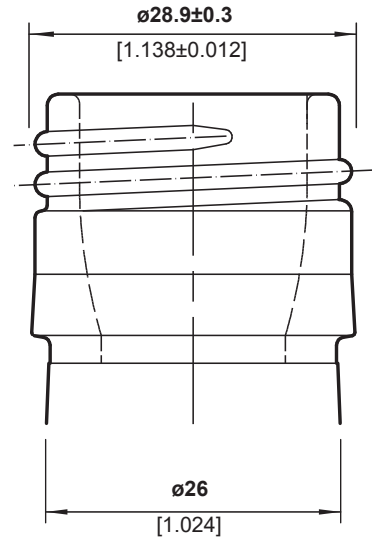

# 08

FINISH DETAIL - 2:1

Shape: Burgundy  
Size: 750ml  
Weight (g): 530  
Finish: ROPE  
Finish (mm): ROPE  
Height (mm): 297  
Diameter Base (mm): 81  
Diameter Shoulder (mm): 81  
Punt (mm): 29