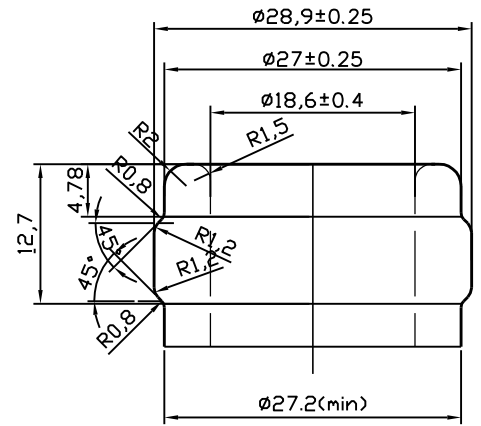

# WORLD WINE BOTTLES & PACKAGING SOLUTIONS

Experience the difference

07

Shape: Burgundy  
Size: 750ml  
Weight (g): 500  
Finish: Cork  
Finish (mm): 28.9  
Height (mm): 297  
Diameter Base (mm): 81  
Diameter Shoulder (mm): 81  
Punt (mm): 29