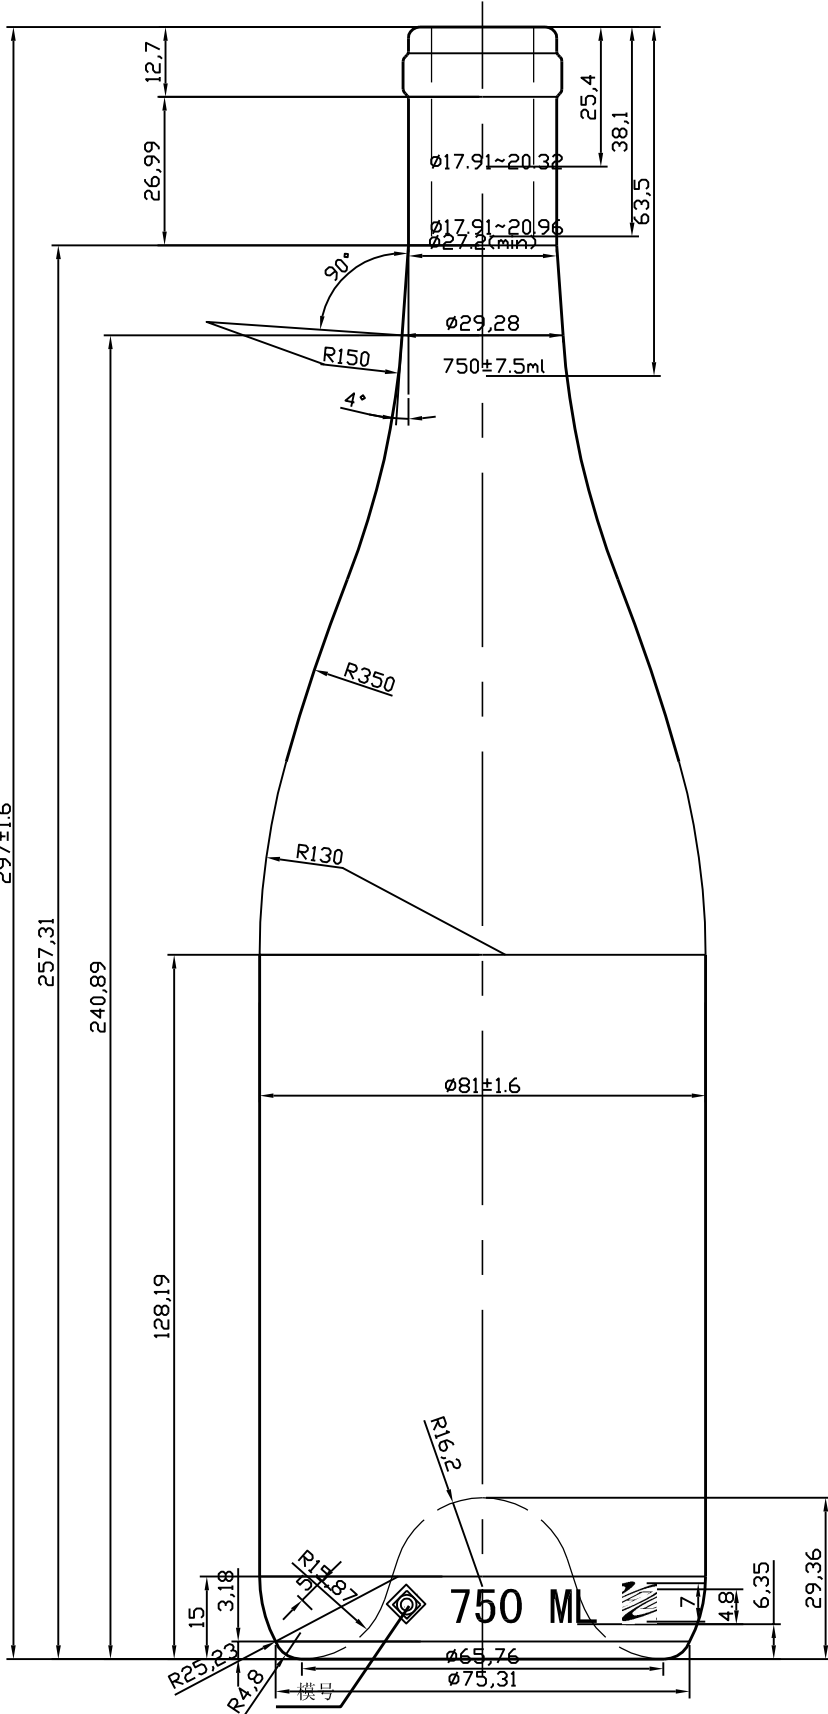

# WORLD WINE BOTTLES & PACKAGING SOLUTIONS

Experience the difference

07

Shape: Burgundy  
Size: 750ml  
Weight (g): 500  
Finish: Cork  
Finish (mm): 28.9  
Height (mm): 297  
Diameter Base (mm): 81  
Diameter Shoulder (mm): 81  
Punt (mm): 29