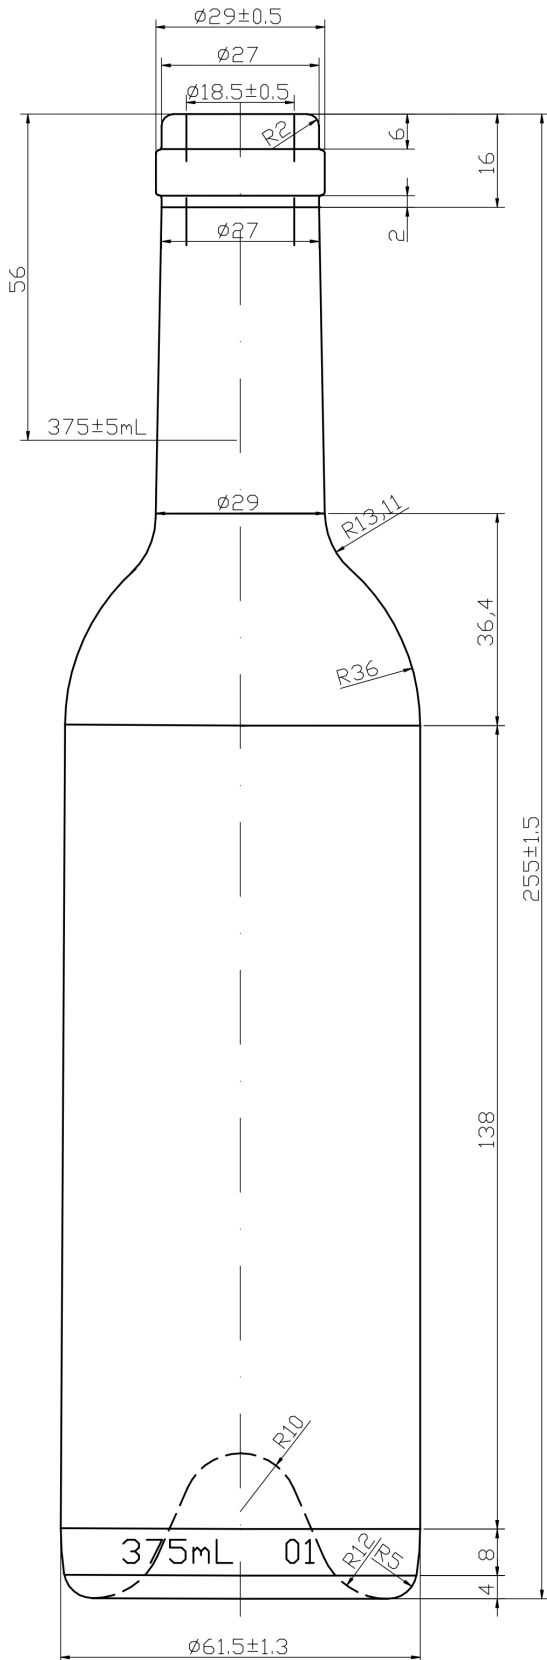

WORLD WINE BOTTLES & PACKAGING SOLUTIONS

Experience the difference

Size : 375 ml

Weight (g):350 g

Finish:CORK