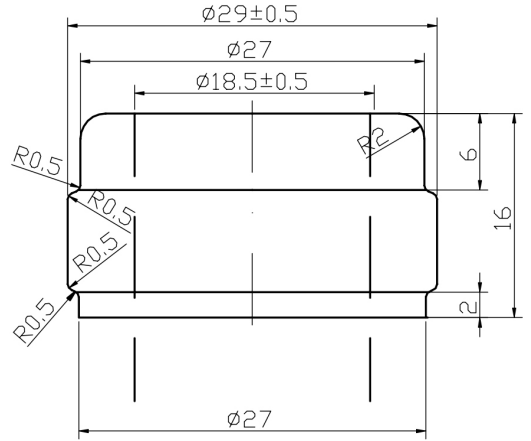

WORLD WINE BOTTLES & PACKAGING SOLUTIONS

Experience the difference

Size : 375 ml

Weight (g):350 g

Finish:CORK