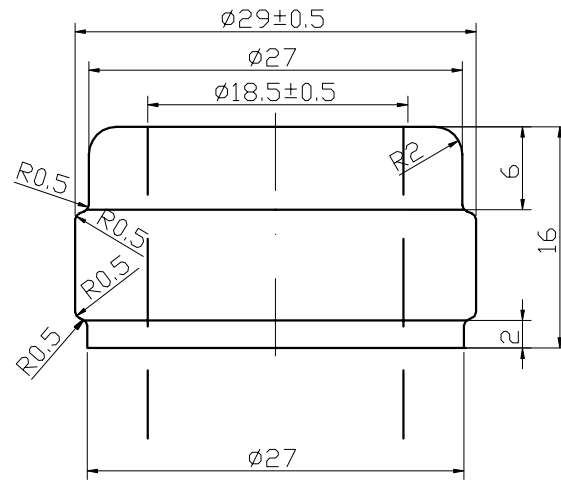

Neil G. Sodell, President
World Wine Bottles & Packaging
1370 Trancas Street
Suite 411
Napa, California 94558
www.worldwinebottles.com
(707) 339-2102 Direct Line
(707) 294-6235 Fax

WORLD WINE BOTTLES & PACKAGING SOLUTIONS
Experience the difference

	375 mL
	395 $\pm$ 8 mL
	255 $\pm$ 1.5 mm
	61.5 $\pm$ 1.3 mm
	18.5 $\pm$ 0.5 mm
	29 $\pm$ 0.5 mm
	375 $\pm$ 20 g
	H375-4BK
	375 mL
	2009.01.13