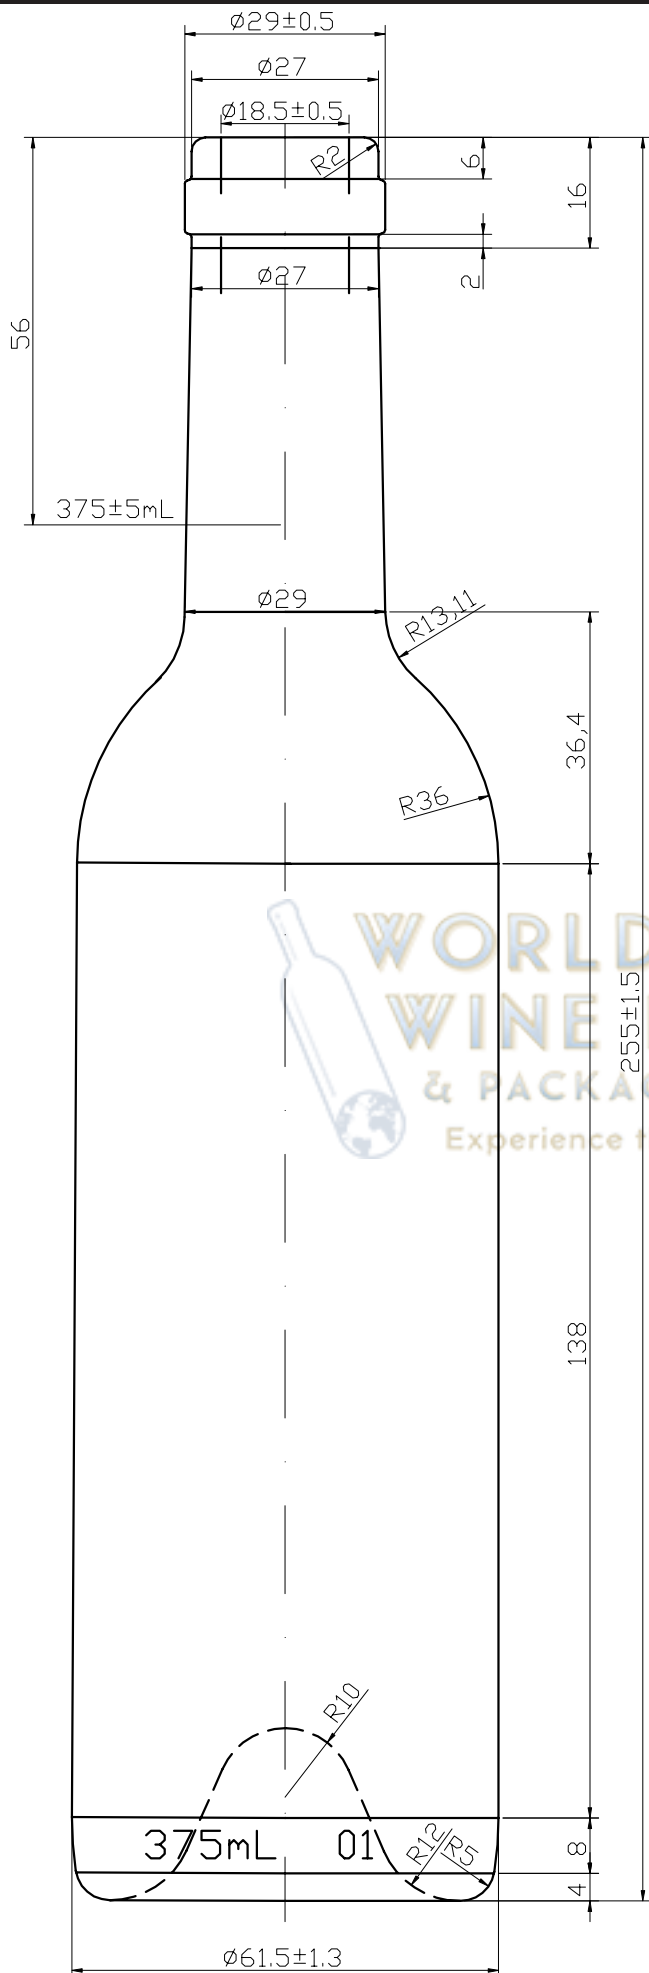

Neil G. Sodell, President
World Wine Bottles & Packaging
1370 Trancas Street
Suite 411
Napa, California 94558
www.worldwinebottles.com
(707) 339-2102 Direct Line
(707) 294-6235 Fax

WORLD WINE BOTTLES & PACKAGING SOLUTIONS
Experience the difference

	375 mL
	395 $\pm$ 8 mL
	255 $\pm$ 1.5 mm
	61.5 $\pm$ 1.3 mm
	18.5 $\pm$ 0.5 mm
	29 $\pm$ 0.5 mm
	375 $\pm$ 20 g
	H375-4BK
	375 mL
	2009.01.13