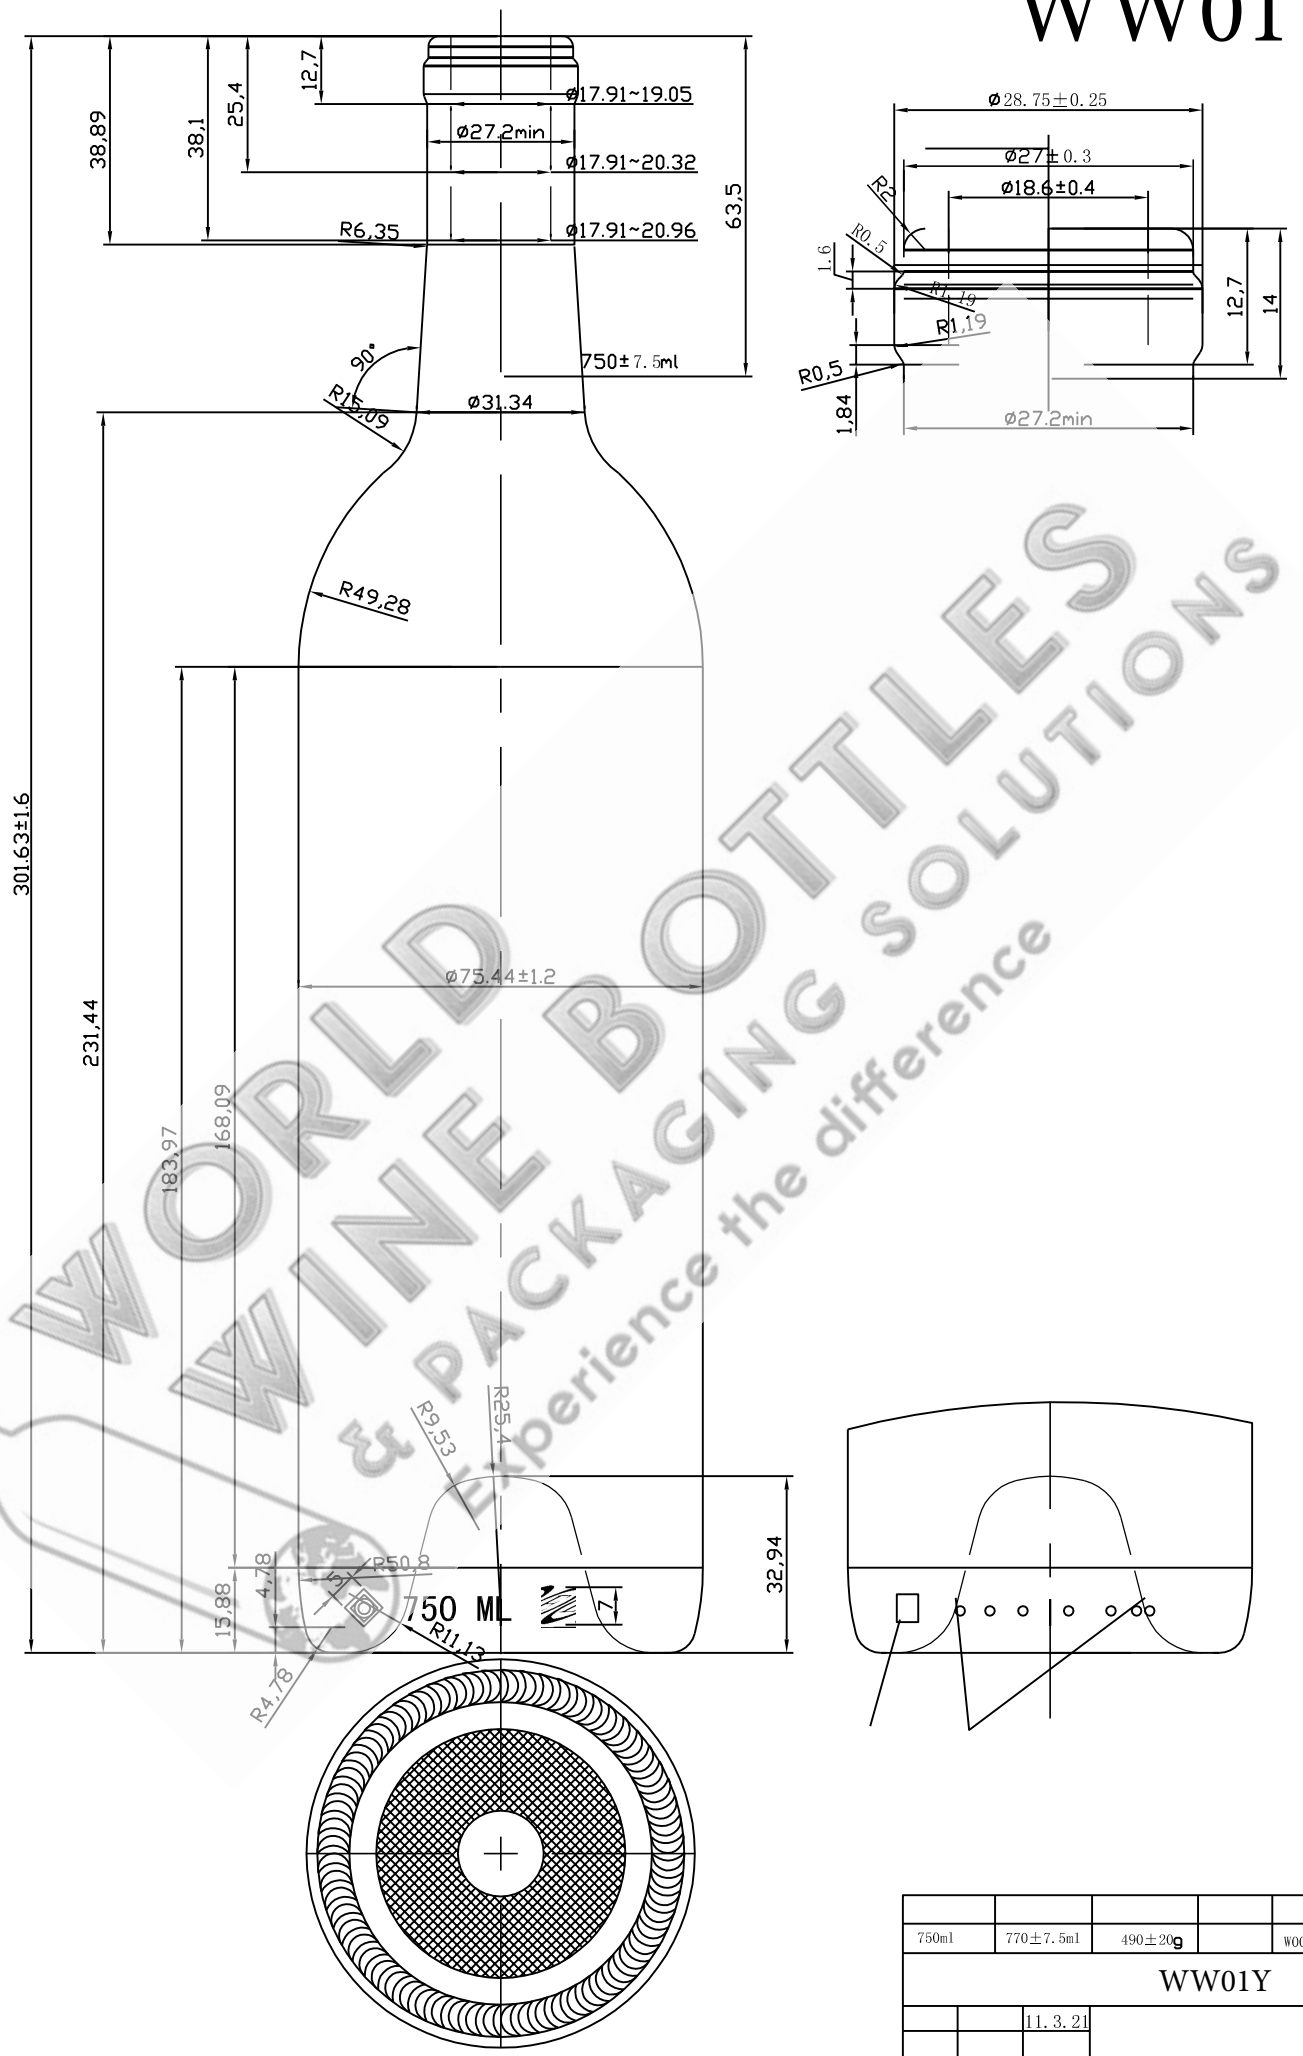

WW01Y

WORLD WINE BOTTLES & PACKAGING SOLUTIONS
Experience the difference

750ml	770 ± 7.5ml	490 ± 20g	W0042-E
WW01Y			
	11.3.21		
		1:1	