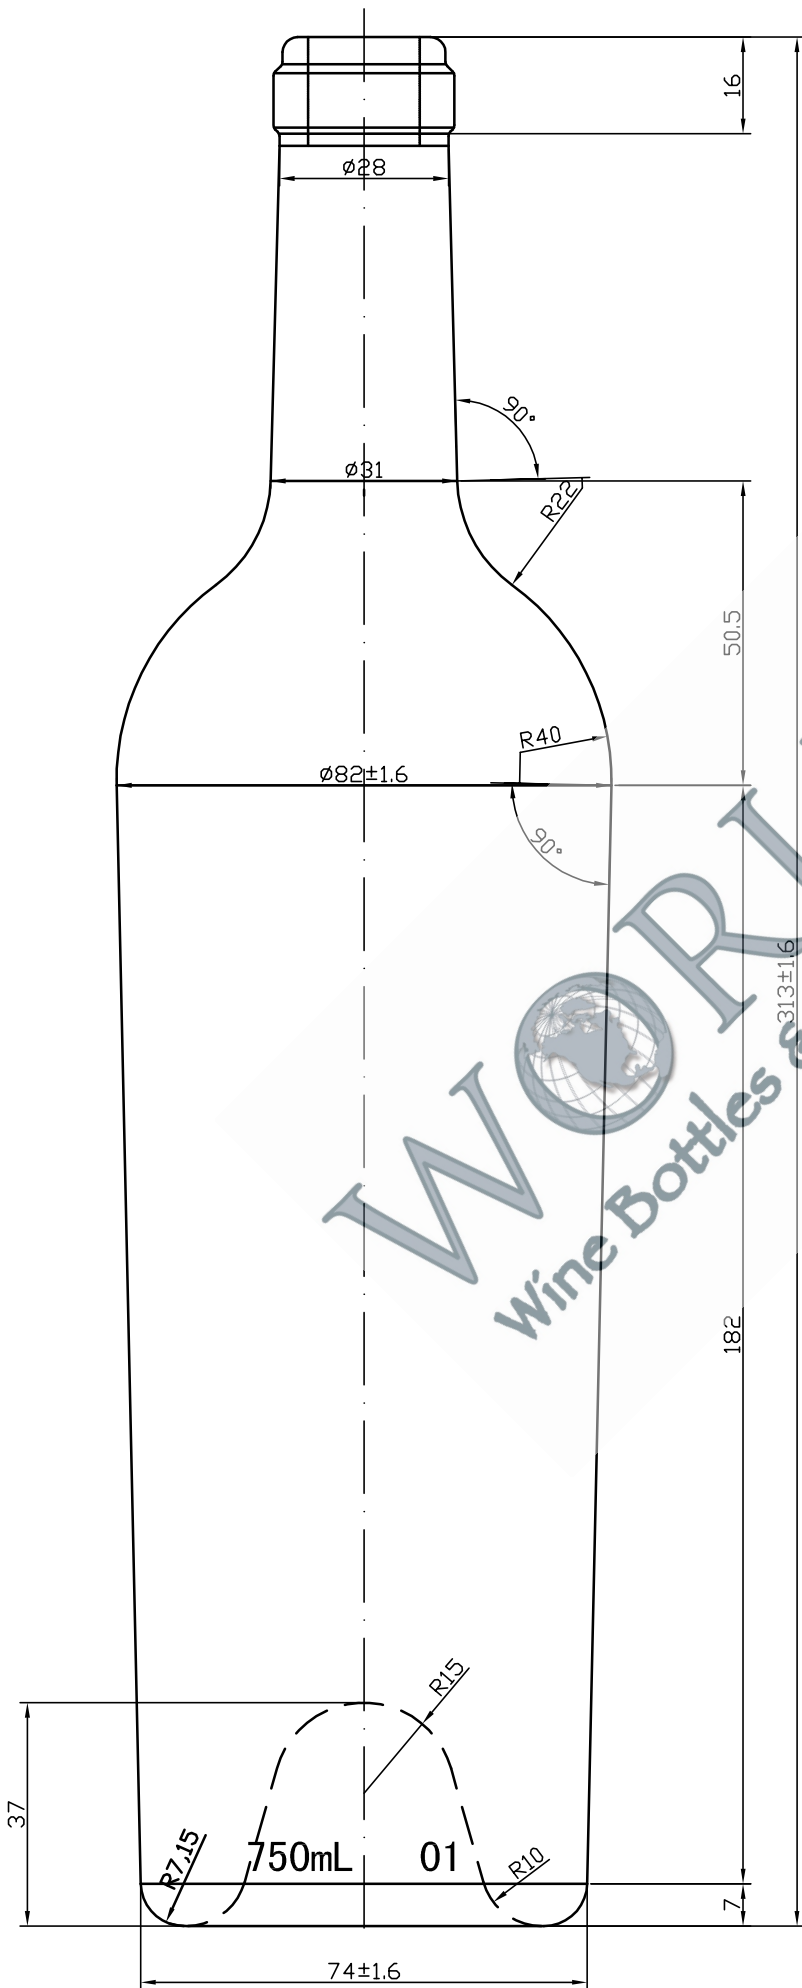

WW54

WORLD
 Wine Bottles & Packaging

		750 mL
		770±10 mL
		745±25 g
		313±1.6 mm
		82±1.6 mm
		16 mm
		30±0.5mm
		18.5±0.35mm
		2011.08.09
		M1:1
		H750-54BKA