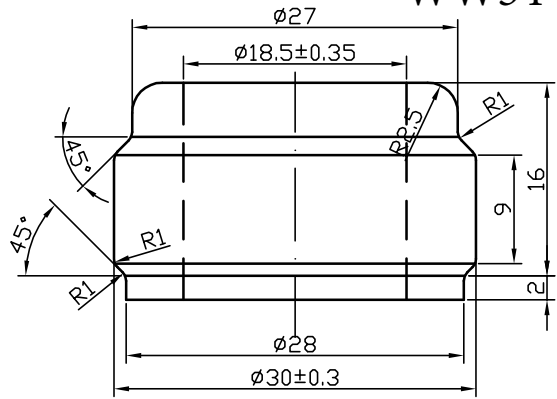

WW54

WORLD
 Wine Bottles & Packaging

		750 mL
		770±10 mL
		745±25 g
		313±1.6 mm
		82±1.6 mm
		16 mm
		30±0.5mm
		18.5±0.35mm
		2011.08.09
		M1:1
		H750-54BKA