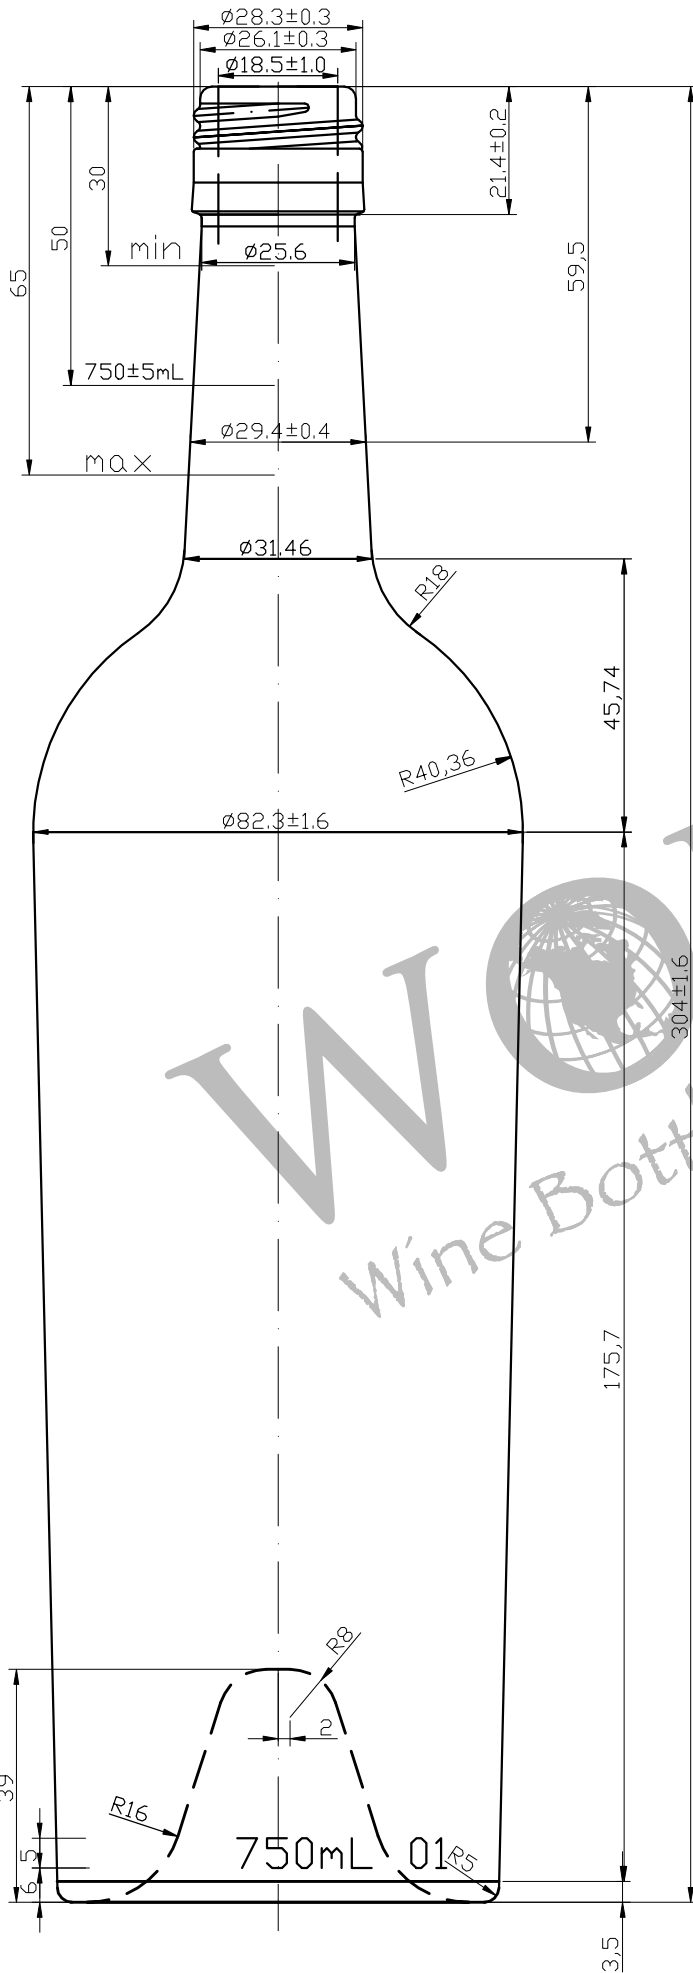

WORLD

Wine Bottles & Packaging

	750 mL
	765±10mL
	660±25g
	304±1.6mm
	82.3±1.6mm
	28.9±0.3mm
	18.5±1.0mm
	2009.4.2
	M1:1
	H750-14LK