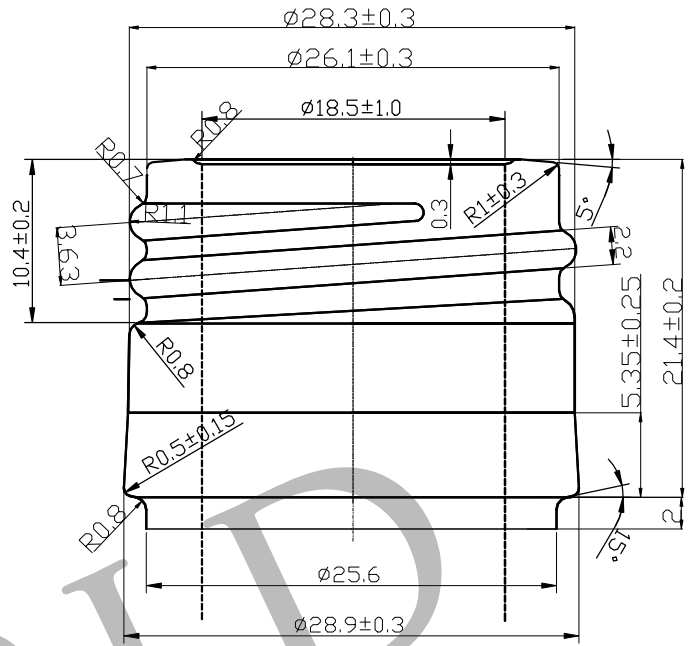

WORLD

Wine Bottles & Packaging

	750 mL
	765±10mL
	660±25g
	304±1.6mm
	82.3±1.6mm
	28.9±0.3mm
	18.5±1.0mm
	2009.4.2
	M1:1
	H750-14LK